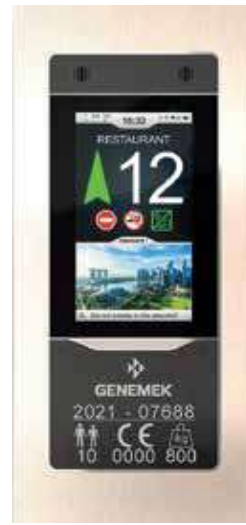

Accessories

GENEMEK